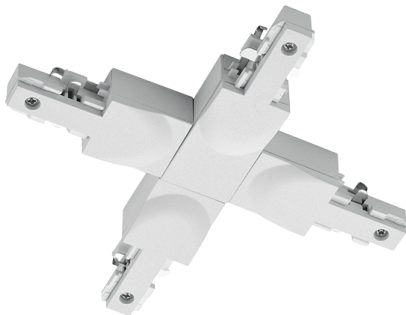

Product Data Sheet

X Connector - Matt White

Part No: 702431

- Connects two tracks together at right angles to each other
- Wall and ceiling mountable
- IP20
- Plastic

Technical Specification

Part No	702431
Finish	Matt White
IP Rating	20
Length	160

Width	20
Depth	170
Material / Made From	Metal
Unit of sale	1
Price	each
EAN	4017807470598
Notes	