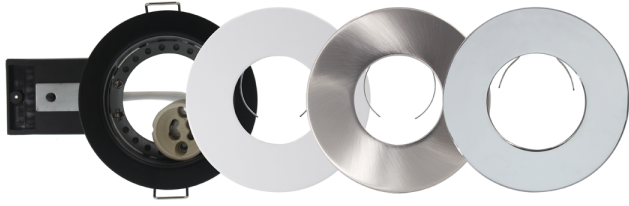

Product Data Sheet

White open back IP65 fire rated downlight

Part No: FN-S-WH

- Twist off bezel
- Loop In/Out Push Fit Terminal
- 30,60,90 minute fire rated - timber joist
- Engineered joist tested including i-joist & posi joist - details on request

Technical Specification

Part No	FN-S-WH
Finish	White
Voltage	240
IP Rating	65
Lamp Holder	GU10
Lamp Included	No
Depth	100
Diameter	85
Cut Out	68
Class 1 or 2 or 3	II
EAN	5055530823723
Unit of sale	1
Price	each