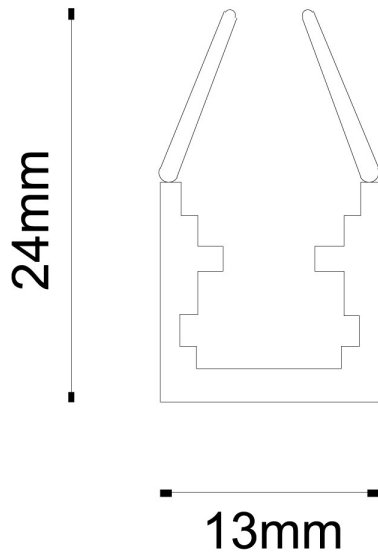

### WGL profile for glass

Part No: **WGL-PROFILE**

- Profile to illuminate through glass shelving
- Fits 8mm wide LED tape
- Fits on glass 4-10mm wide
- Not to be used to support glass shelving

## Technical Specification

<b>Part No</b>	<b>WGL-PROFILE</b>
<b>Finish</b>	Aluminium Finish (Plastic Body)
<b>Width</b>	14
<b>Depth</b>	24
<b>Material / Made From</b>	Metal
<b>Unit of sale</b>	2
<b>Price</b>	per meter
<b>Notes</b>	Bespoke service NOT available through online ordering, sold in stock lengths only.