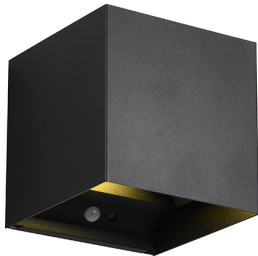

Product Data Sheet

Talent LED up & down wall light matt black finish

Part No: R27759132

- Battery powered
- Dusk till dawn sensor
- Motion sensor
- IP44
- USB-C rechargeable
- Up-down light source
- It can be used internally or externally
- No wiring is required.

Technical Specification

Part No	R27759132
Lumens	2 x 50
CCT	3000
Colour Temperature	Warm White
Finish	Matt Black
Voltage	3.7V Battery
Wattage	0.5
CRI	80
IP Rating	44
Dimmable	N
Lamp Holder	Integrated LED
Height	100
Width	100
Depth	100
Class 1 or 2 or 3	I
Material / Made From	Metal