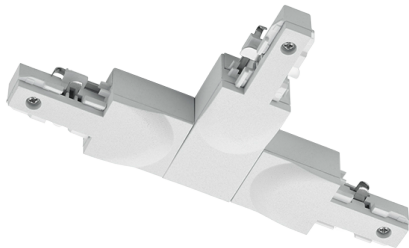

Product Data Sheet

T Connector - Matt White

Part No: 702331

- Connects three tracks at right angles to each other
- Wall and ceiling mounting
- IP20
- Inner protective conductor
- Plastic

Technical Specification

Part No	702331
Finish	Matt White
IP Rating	20
Length	90

Width	20
Depth	100
Material / Made From	Plastic
Unit of sale	1
Price	each
EAN	4017807470567
Notes	