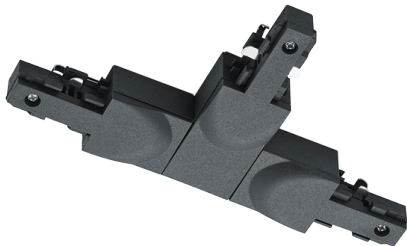

### T Connector - Matt Black

Part No: 702332

- Connects three tracks at right angles to each other
- Wall and ceiling mounting
- IP20
- Inner protective conductor
- Plastic

### Technical Specification

Part No	702332
Finish	Matt Black
IP Rating	20
Length	90

<b>Width</b>	20
<b>Depth</b>	100
<b>Material / Made From</b>	Plastic
<b>Unit of sale</b>	1
<b>Price</b>	each
<b>EAN</b>	4017807470574
<b>Notes</b>	