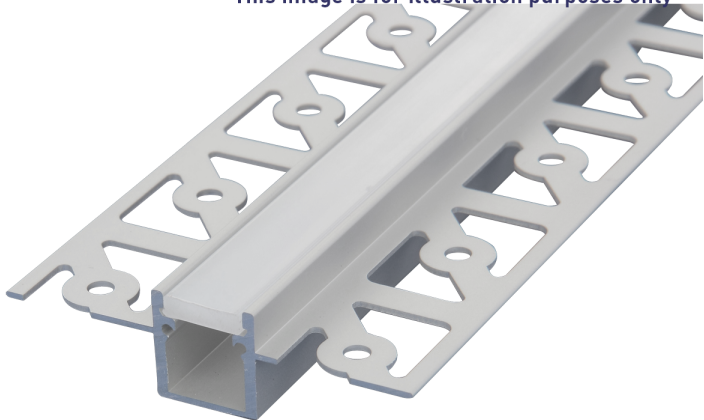

Product Data Sheet

JXNW end cap set

Part No: JXNW-END-SET

- Narrow plaster-in wall profile end cap set

This image is for illustration purposes only

Technical Specification

Part No	JXNW-END-SET
Unit of sale	1
Price	each