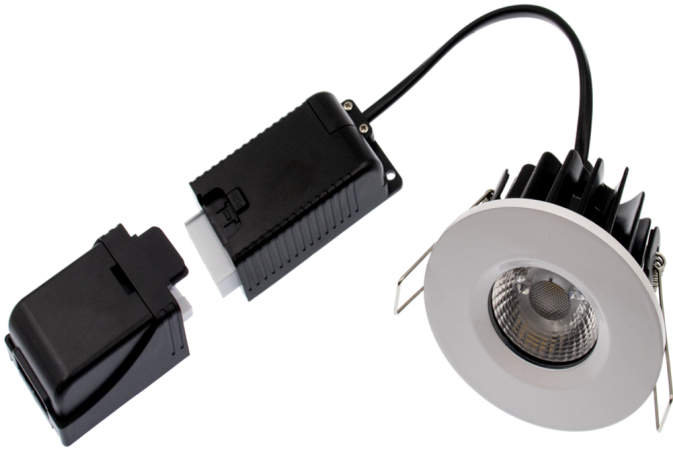

### ELAN LED tilt IP20 dimmable fire rated downlight - 4000k

Part No: ELAN-T-4K

- High lumen output
- Flicker free & smooth dimming with most standard LED dimmers
- Fast fix connector
- 30,60,90 minute fire rated - timber joist
- Engineered joist tested including i-joist & posi joist -details on request
- 60° Beam Angle
- 0-100% Dimmable
- Bezels supplied separately

# ELAN

**TILT** | HIGH PERFORMANCE  
FIRE RATED DOWNLIGHT

## Technical Specification

Part No	ELAN-T-4K
Lumens	820
CCT	4000
Colour Temperature	Neutral White
Voltage	240
Wattage	8
CRI	80
IP Rating	20
Dimmable	Y
Lamp Holder	Integrated LED
Beam Angle	60
Depth	56
Diameter	96
Cut Out	82
Class 1 or 2 or 3	II