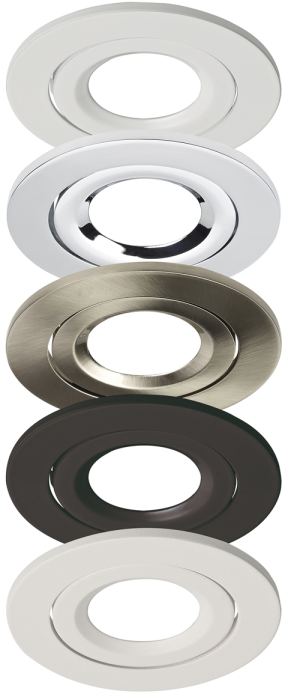

### ELAN LED tilt IP20 dimmable fire rated downlight - 4000k

Part No: ELAN-T-4K

- High lumen output
- Flicker free & smooth dimming with most standard LED dimmers
- Fast fix connector
- 30,60,90 minute fire rated - timber joist
- Engineered joist tested including i-joist & posi joist -details on request
- 60° Beam Angle
- 0-100% Dimmable
- Bezels supplied separately

# ELAN

**TILT** | HIGH PERFORMANCE  
FIRE RATED DOWNLIGHT

## Technical Specification

Part No	ELAN-T-4K
Lumens	820
CCT	4000
Colour Temperature	Neutral White
Voltage	240
Wattage	8
CRI	80
IP Rating	20
Dimmable	Y
Lamp Holder	Integrated LED
Beam Angle	60
Depth	56
Diameter	96
Cut Out	82
Class 1 or 2 or 3	II