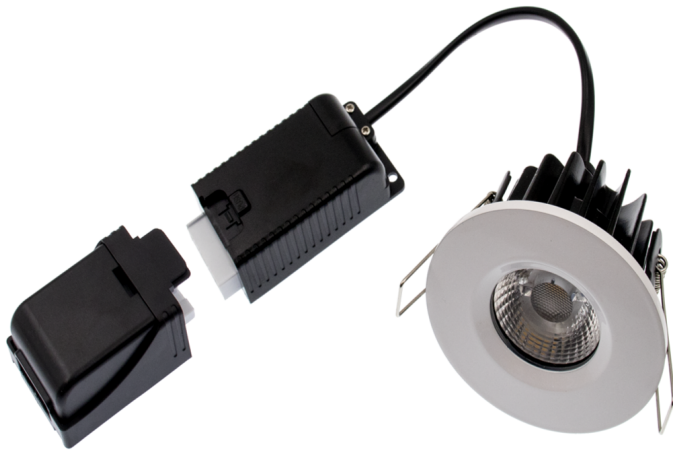

### ELAN LED fixed IP65 dimmable fire rated downlight - 3000k

Part No: ELAN-3K

- High lumen output
- Flicker free & smooth dimming with most standard LED dimmers
- Fast fix connector
- 30,60,90 minute fire rated - timber joist
- Engineered joist tested including i-joist & posi joist -details on request
- 60° Beam Angle
- 0-100% Dimmable
- Bezels supplied separately

# ELAN

**FIXED** | HIGH PERFORMANCE  
FIRE RATED DOWNLIGHT

## Technical Specification

Part No	ELAN-3K
---------	---------

Lumens	790
--------	-----

CCT	3000
-----	------

<b>Colour Temperature</b>	Warm White
<b>Voltage</b>	240
<b>Wattage</b>	8
<b>CRI</b>	80
<b>IP Rating</b>	65
<b>Dimmable</b>	Y
<b>Lamp Holder</b>	Integrated LED
<b>Beam Angle</b>	60
<b>Depth</b>	56
<b>Diameter</b>	84
<b>Cut Out</b>	72
<b>Class 1 or 2 or 3</b>	II
<b>EAN</b>	5055530816824
<b>Unit of sale</b>	1
<b>Price</b>	each