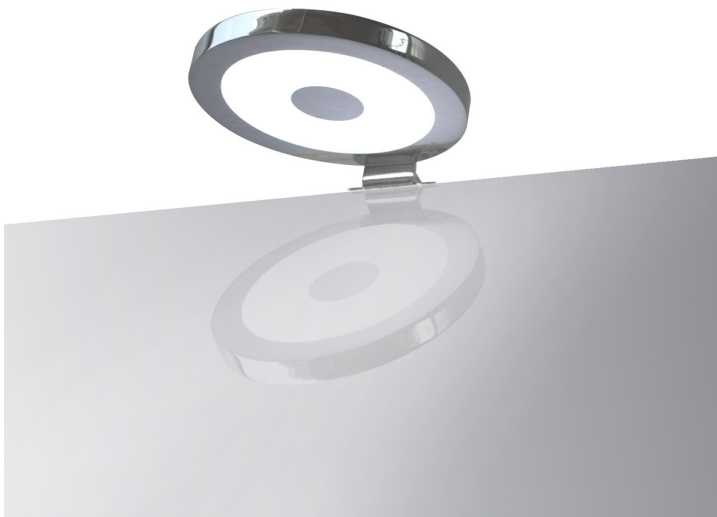

Product Data Sheet

Colour temperature circular over cabinet bathroom light

Part No: **SABA**

- Colour temperature adjustable
- IP44 rated - suitable for use within a bathroom
- Requires a colour temperature controller
- 2m input lead with JC connector
- Requires 12V LED driver

Technical Specification

Part No	SABA
Colour Temperature	CCT
Finish	Chrome

Voltage	12
Wattage	4.2
CRI	80
IP Rating	44
Dimmable	Y
Lamp Holder	Integrated LED
Connector Type	JC
Depth	14
Diameter	80
Projection	96
Class 1 or 2 or 3	II
Material / Made From	Metal
EAN	5055530819115
Unit of sale	1
Price	each