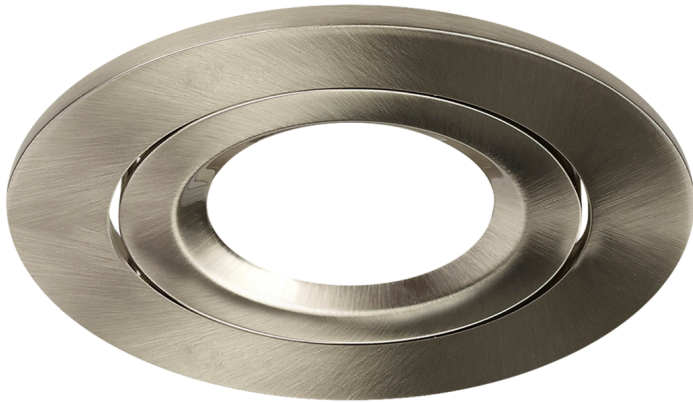

### Brushed nickel bezel for tilt Elan LED Downlight

Part No: **ELAN-TBEZ-BN**

- Tilt Bezel for ELAN fitting

### Technical Specification

Part No	ELAN-TBEZ-BN
Finish	Brushed Nickel
Diameter	96
EAN	5055530816862
Unit of sale	1

**Price**

each

**Notes**