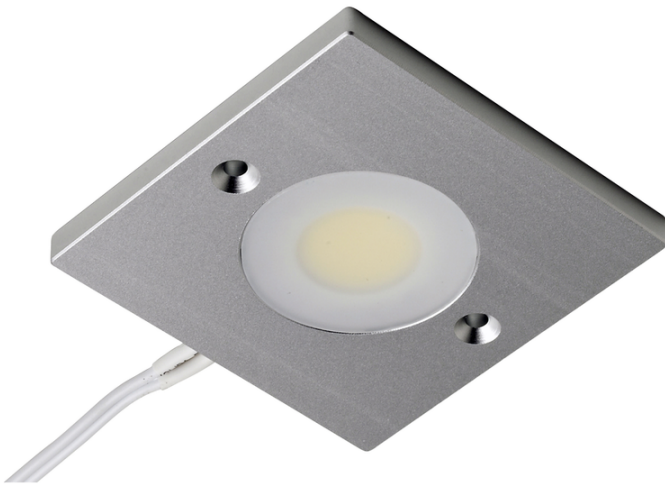

Product Data Sheet

Aluminium square ultra thin LED under cabinet light -6500k

Part No: **SQ-TARGA-CW**

- COB (chip on board) LED technology
- 120° beam angle
- Opal diffuser for uniformed dotless light
- 2m input lead with TOP connector
- Requires 12V LED driver

Technical Specification

Part No	SQ-TARGA-CW
Lumens	280
CCT	6500

Colour Temperature	Cool White
Finish	Aluminium
Voltage	12
Wattage	3
CRI	80
IP Rating	20
Dimmable	Y
Lamp Holder	Integrated LED
Connector Type	TOP
Length	60
Width	60
Depth	5
Class 1 or 2 or 3	II
Material / Made From	Aluminium
EAN	5055530818330
Unit of sale	1
Price	each