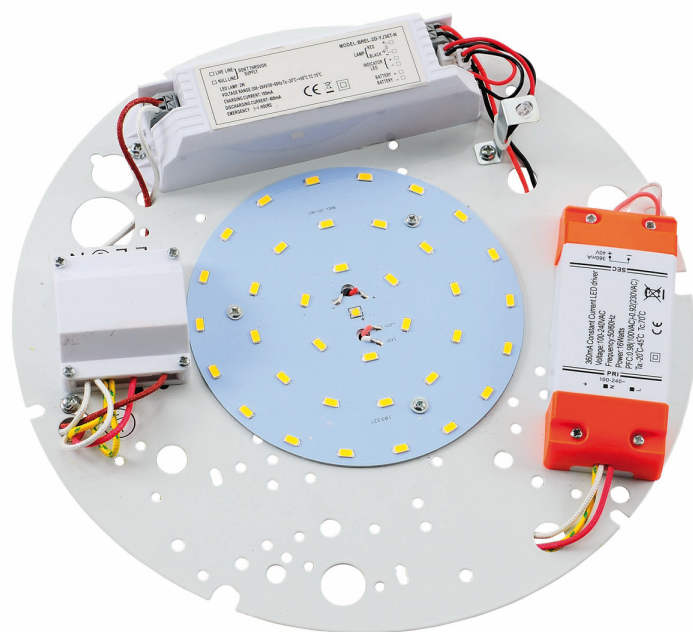

### 17W LED gear tray with 3hr emergency pack

Part No: 2DLED-GT36-4K-EM

- Microwave sensor version available (MW)
- 3hr emergency version available (EM)
- Microwave & emergency version available (MWEM)
- Corridor function microwave sensor & emergency versions available (MWEM-HL)

## Technical Specification

Part No	2DLED-GT36-4K-EM
Lumens	2000
CCT	4000

<b>Colour Temperature</b>	Neutral White
<b>Finish</b>	White
<b>Voltage</b>	240
<b>Wattage</b>	17
<b>CRI</b>	80
<b>IP Rating</b>	20
<b>Dimmable</b>	N
<b>Lamp Holder</b>	Integrated LED
<b>Diameter</b>	263
<b>Class 1 or 2 or 3</b>	I
<b>Material / Made From</b>	Metal
<b>EAN</b>	5055530817432
<b>Unit of sale</b>	1
<b>Price</b>	each
<b>Notes</b>	